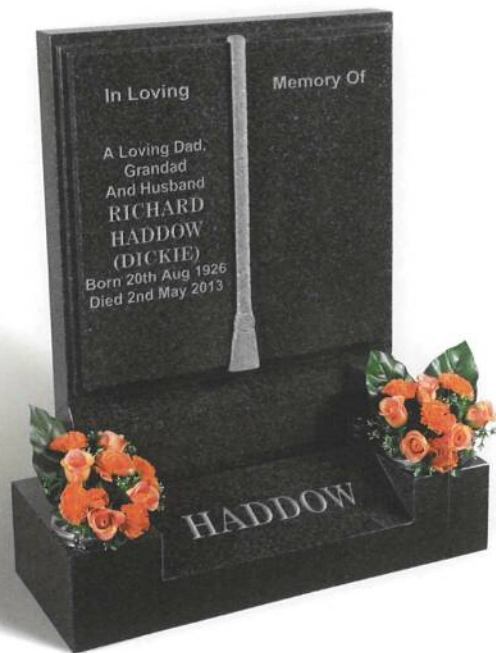

HADDOW

This all polished fully worked book memorial is shown in BON ACCORD DARK GREY granite. It has a carved cord and tassel which has been left unpolished to highlight this feature. The base has a splayed/sloping front which is ideally suited for a family name or text.