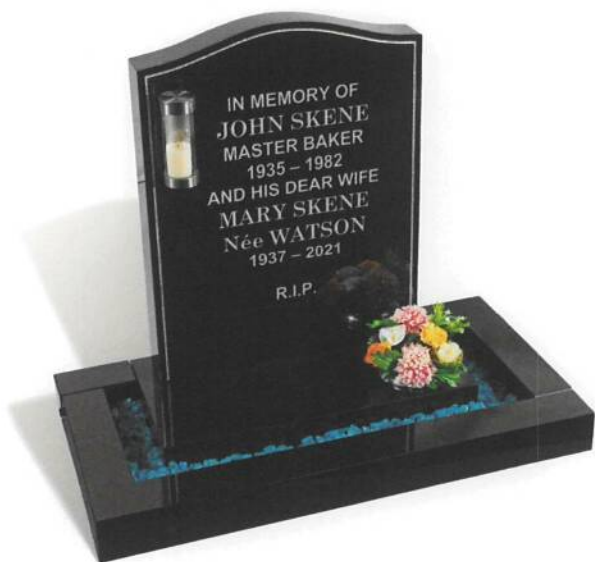

Illustrated in BLACK granite with an all polished low maintenance finish. This memorial has barrel sides and a special chamfered edge to enhance the shape of the memorial. A choice of laser etched figure ornaments is available.