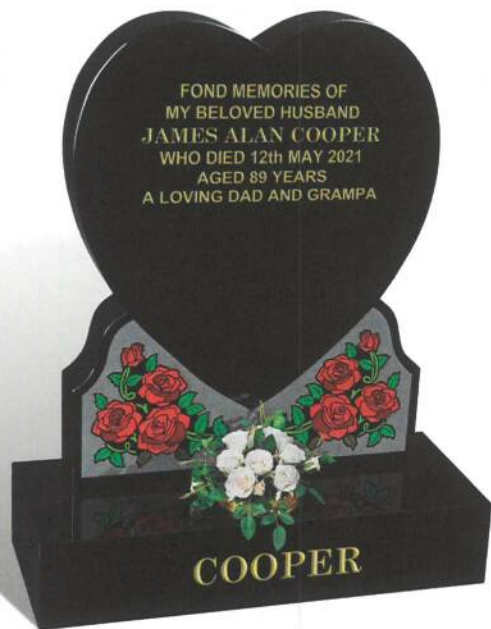

COOPER

An all polished low maintenance BLACK granite heart memorial with a beautifully coloured rose ornament (symbol of love).