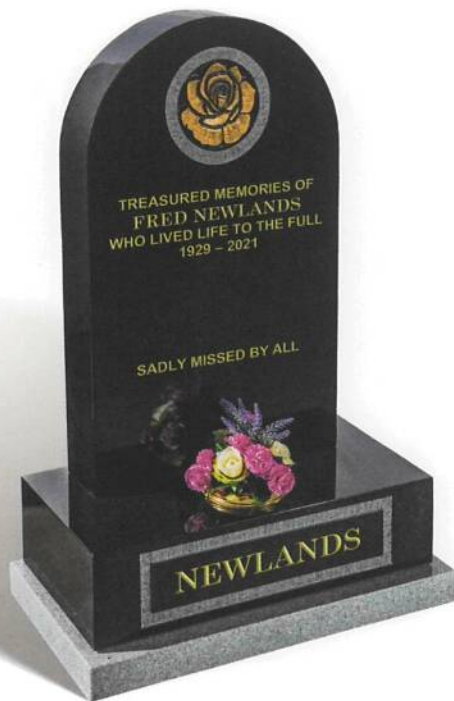

NEWLANDS

A contemporary design, with a traditional feel, shown in all polished BEST SWEDISH EBONY granite with contrasting unpolished highlights around the painted carved rose ornament and family name panel. Shown with a sanded (unpolished) GREY granite plinth.