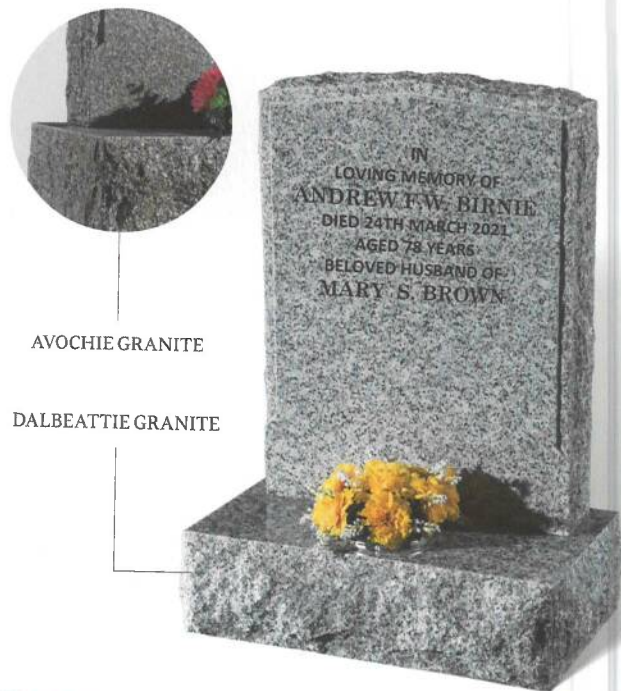

AVOCHIE GRANITE

DALBEATTIE GRANITE

BIRNIE

This memorial is shown in DALBEATTIE granite with a rustic margin. The headstone has a polished face, sanded (unpolished) back with rustic edges. The base has a polished top and rustic sides. The smaller photograph illustrates AVOCHIE granite as an alternative but with a honed (non-reflective) finish to the face and the top of the base.