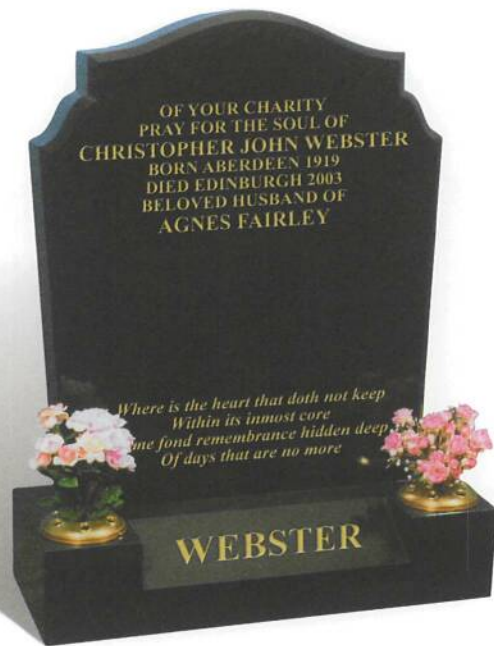

WEBSTER

An attractive, all polished low maintenance BLACK granite memorial with tapered sides and a polished chamfer to frame the lettering area. The base has a splayed face on the front designed for a family name.