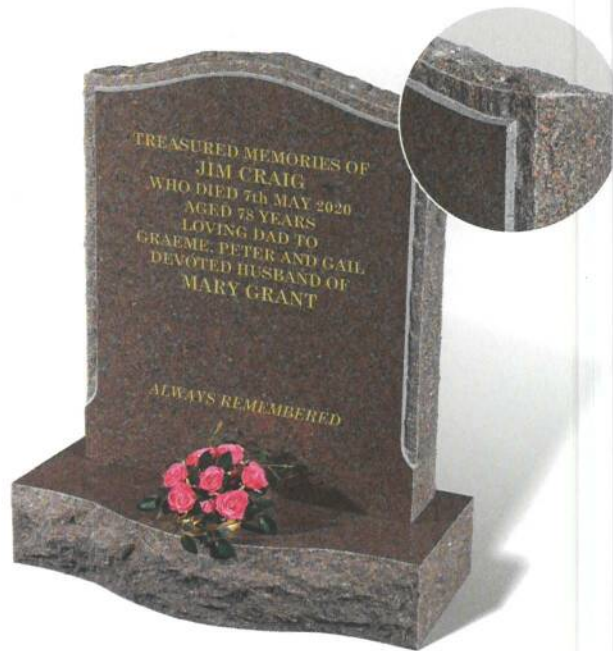

NOWAK

This modern example of the traditional scroll design, is shown here in INDIAN JUPARANA granite. It has an all polished finish except for the hand masoned area surrounding the scroll and it displays a weathered (sloping) top to the base. Can be supplied with an optional 'CRYSTAL GLASS' LILY ornament as shown.

PALMER

Illustrated in SILVER PARADISO granite, this shapely all polished low maintenance memorial has a polished chamfer around the edge and a striking design on the base incorporating polished roses within a cut and painted silver background. Shown here with an optional ceramic photo plaque in a frame.