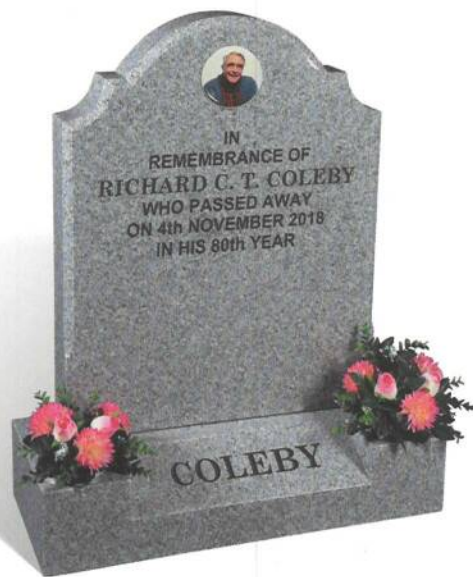

COLEBY

An all polished low maintenance SILVER GREY granite memorial. A polished chamfer across the top and down the sides adds a distinguished feature to this shapely memorial. The front of the base is splayed to take a family name. Shown here with an optional ceramic photo plaque.