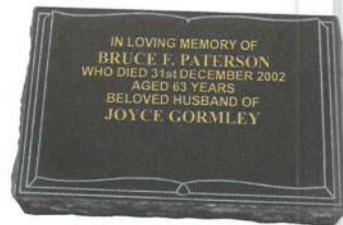

COURT

All polished low maintenance BLACK granite desk style marker memorial with a facility for flowers.

CORBETT

KARIN GREY granite with deeply carved corner roses (symbol of love). Illustrated with a polished face and rustic edges.

GOURLEY

A BALMORAL RED sloping wedge style marker with an attractive shaped top and cut and gilded line forming a frame around the inscription. It has an all polished low maintenance finish.

PATERSON

BLACK granite with engraved book ornament. This marker memorial has a polished face and rustic edges.