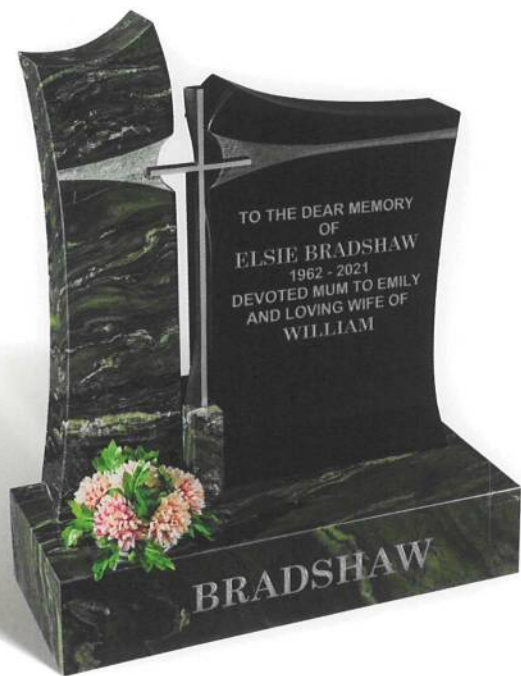

BRADSHAW

The combination of GREEN MEADOW granite, BLACK granite and stainless steel gives an artistic, almost sculptural appearance to this unique memorial. Shown in an all polished low maintenance finish.