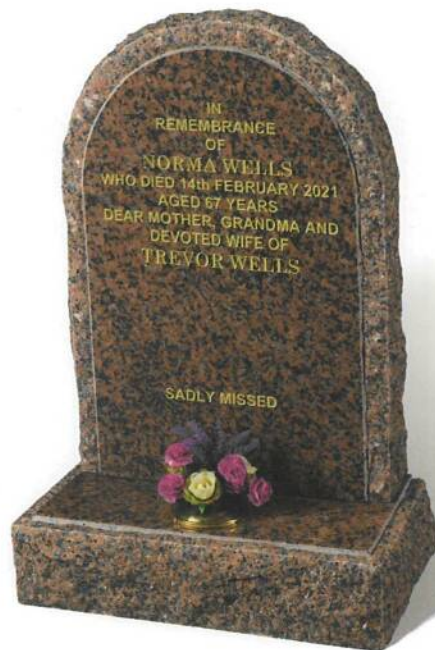

BRITISH MATERIAL

MANUFACTURED IN THE UK

SUITABLE FOR LASER ETCHING

HAND CARVED ORNAMENT

LOW MAINTENANCE

HADDOW

This all polished fully worked book memorial is shown in BON ACCORD DARK GREY granite. It has a carved cord and tassel which has been left unpolished to highlight this feature. The base has a splayed/sloping front which is ideally suited for a family name or text.