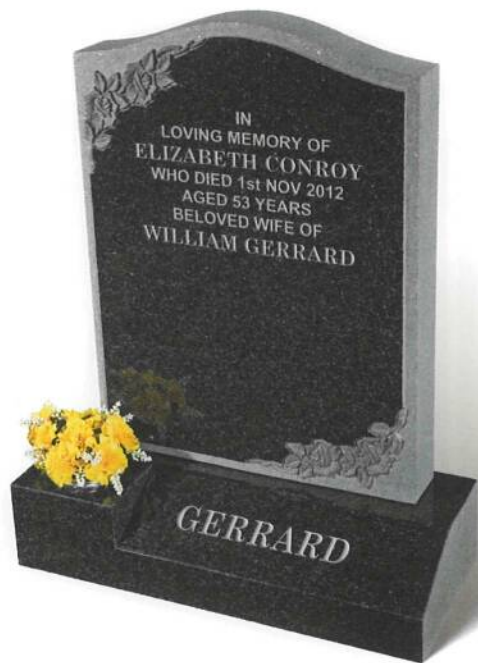

GERRARD

The shape carved rose ornamentation and raised panel combine to provide a framed area for the inscription on this polished and sanded (unpolished) BON ACCORD DARK GREY granite memorial. The base has a sloping face suitable for a family name or text.