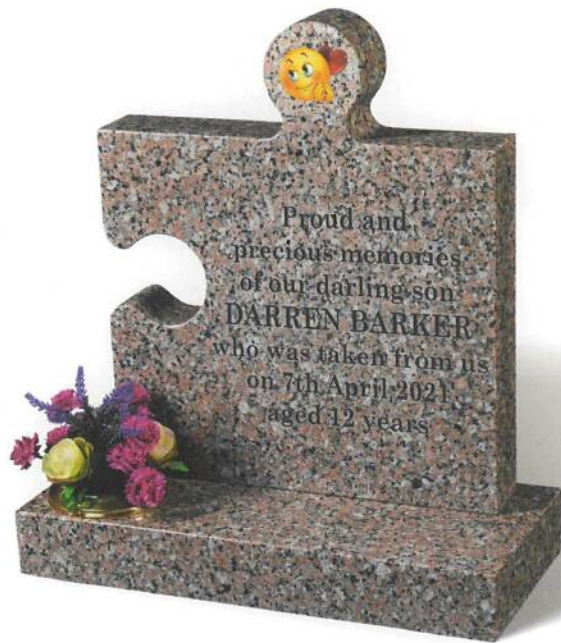

AVOCHIE GRANITE

DALBEATTIE GRANITE

BIRNIE

This memorial is shown in DALBEATTIE granite with a rustic margin. The headstone has a polished face, sanded (unpolished) back with rustic edges. The base has a polished top and rustic sides. The smaller photograph illustrates AVOCHIE granite as an alternative but with a honed (non-reflective) finish to the face and the top of the base.

OLIVER

Illustrated in BLACK granite, this memorial has a very effective silhouette ornament which shows two children holding hands in the sun set. It has an all polished low maintenance finish.

BARKER

A ROSY PINK granite memorial shaped like a jigsaw piece, makes this ideal for puzzle lovers or as a children's memorial. It has an all polished low maintenance finish. An alternative emoji can be chosen.