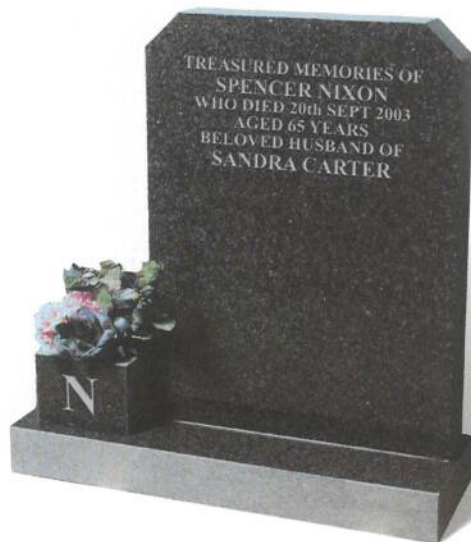

SAGAR

An all polished low maintenance BLACK granite memorial shown with a classic cut and gilded line.

CROMAR

Illustrated in KARIN GREY granite, this memorial features a high quality candle holder with stained glass opening window. The headstone has a polished face, rustic edges and a sanded (unpolished) back. The base has a polished top with rustic sides. (Also available without window).

MORGAN

Illustrated in CORNISH GREY granite, this memorial has a rustic margin to add emphasis to the inscription panel. The headstone has a polished face, polished back and rustic edges. The base has a polished top with rustic sides. Shown here with an optional ceramic photo plaque.