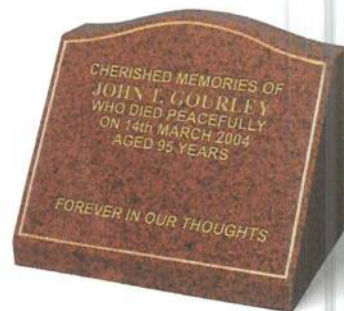

COURT

All polished low maintenance BLACK granite desk style marker memorial with a facility for flowers.

CORBETT

KARIN GREY granite with deeply carved corner roses (symbol of love). Illustrated with a polished face and rustic edges.

GOURLEY

A BALMORAL RED sloping wedge style marker with an attractive shaped top and cut and gilded line forming a frame around the inscription. It has an all polished low maintenance finish.

PATERSON

BLACK granite with engraved book ornament. This marker memorial has a polished face and rustic edges.