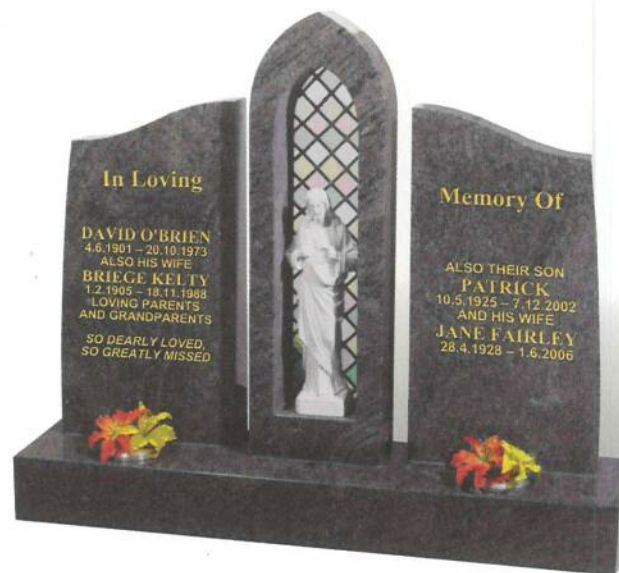

MANSFIELD

RUBY RED granite has been used for this traditionally shaped all polished memorial. A polished chamfer enhances the shape and the base has an angled face for a family name or text.

HEATH

This stunning monolith twists from the ground shown here in BLACK granite with a combination of polished and eggshell finishes that represent two lives intertwined. You can choose the face to be lettered.