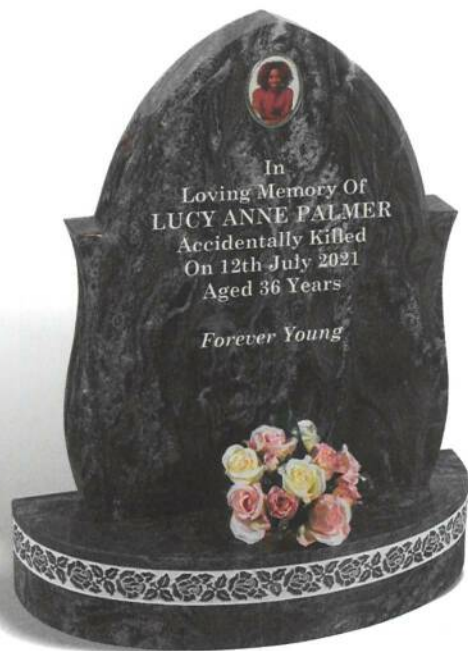

PALMER

Illustrated in SILVER PARADISO granite, this shapely all polished low maintenance memorial has a polished chamfer around the edge and a striking design on the base incorporating polished roses within a cut and painted silver background. Shown here with an optional ceramic photo plaque in a frame.