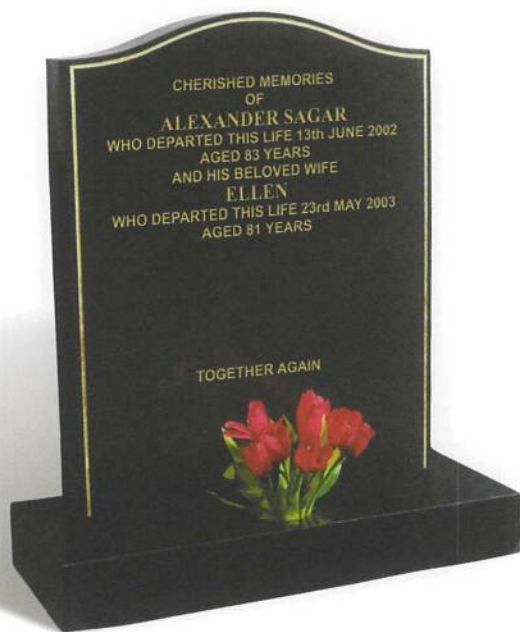

COOPER

An all polished low maintenance BLACK granite heart memorial with a beautifully coloured rose ornament (symbol of love).

STRUAN

The special background texture emphasises the carved ivy ornamentation on this all polished MOSS GREEN granite memorial. The base has a splayed front ideally suited for a family name or text. Please check availability of this material before ordering.

SAGAR

An all polished low maintenance BLACK granite memorial shown with a classic cut and gilded line.

CROMAR

Illustrated in KARIN GREY granite, this memorial features a high quality candle holder with stained glass opening window. The headstone has a polished face, rustic edges and a sanded (unpolished) back. The base has a polished top with rustic sides. (Also available without window).