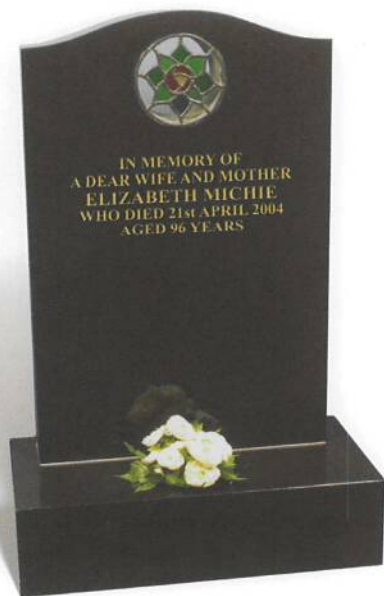

MICHIE

This all polished low maintenance BLACK granite memorial has a round window fitted into the headstone allowing the natural light to capture the colourful effect of this beautiful stained glass rose ornament. An alternative stained glass window or kiln fired portrait can be designed for a little extra cost.