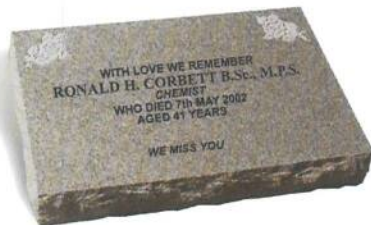

CORBETT

KARIN GREY granite with deeply carved corner roses (symbol of love). Illustrated with a polished face and rustic edges.