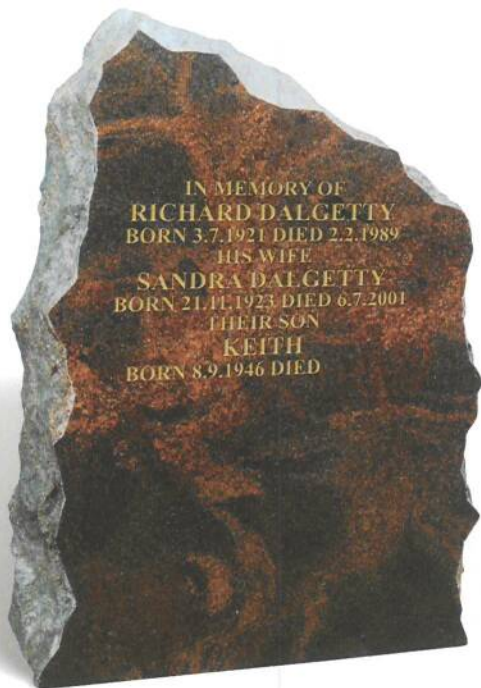

DALGETTY

This substantial 300mm (12") thick, rugged boulder style memorial is pictured in AURORA granite. The irregular hand chipped mountain like edge means no two memorials will ever be the same. It has a polished face, sanded (unpolished) back and rustic edges.