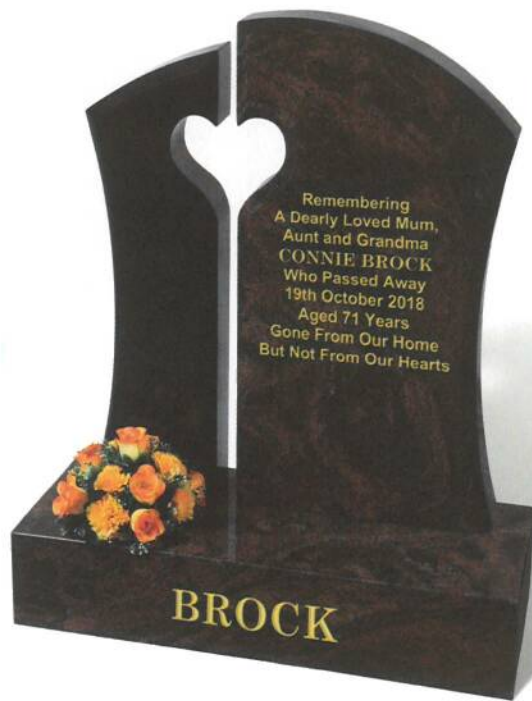

BROCK

Shown in a combination of BLACK and AURORA granites, this all polished low maintenance, three piece memorial is constructed to form a heart shaped cavity. Chamfers around the headpieces complete the look and frame the lettering face.