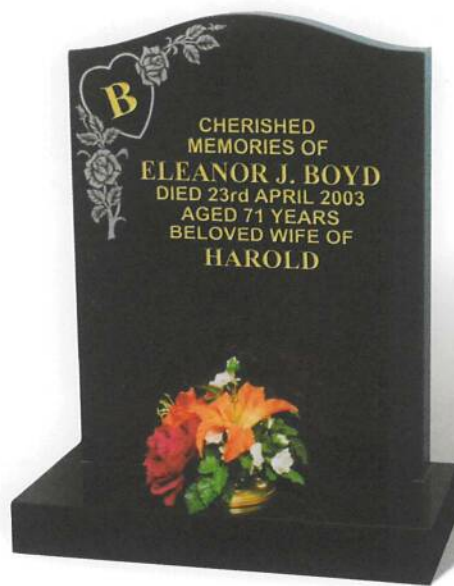

SMITH

A BOHUS GREY granite memorial. The headstone has a raised polished lettering panel, sanded (unpolished) back and rustic edges. The base has a sanded top and rustic sides.

RODGER

A traditional BOHUS GREY granite memorial with a rustic margin to enhance the lettering panel. The 125mm (5") thick headstone has a polished face, sanded back and rustic edges. The base is completely rustic and has a sloping weathered 'cottage' style base with a facility to hold flowers.

BOYD

An all polished low maintenance BLACK granite memorial. The ornament illustrates the outline of a heart surrounded by roses and leaves, symbolising love. Normally supplied with a family initial in the ornament.