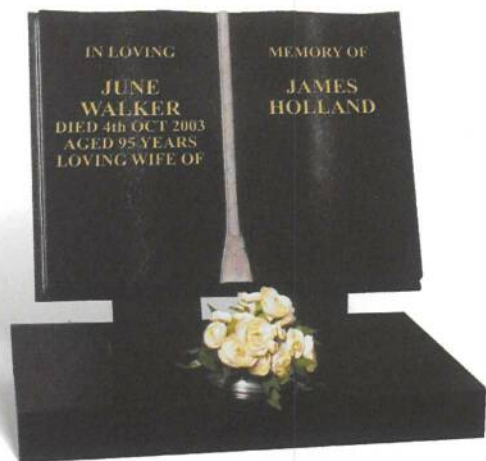

HOLLAND

An all polished low maintenance BLACK granite book mounted on rests and a base. The book is fully shaped with a hand carved cord and tassel in relief and rebated edges.