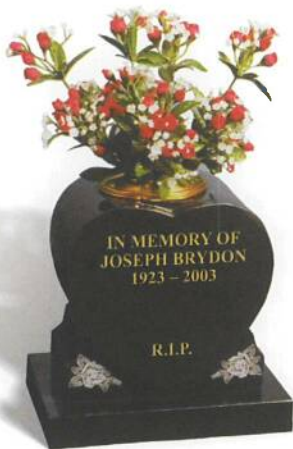

BRYDON

A BLACK all polished low maintenance vase on a plinth with small laser etched rose ornaments (symbol of love).

ANDREWS

A NORDEN GREY granite vase with a polished top and face, sanded (unpolished) back and shaped rustic sides.