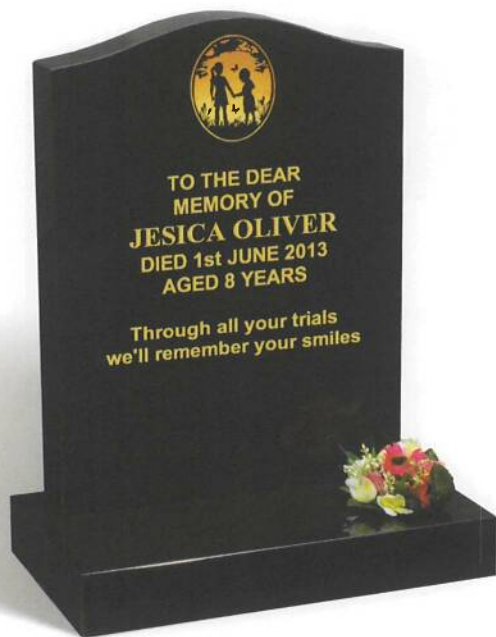

OLIVER

Illustrated in BLACK granite, this memorial has a very effective silhouette ornament which shows two children holding hands in the sun set. It has an all polished low maintenance finish.