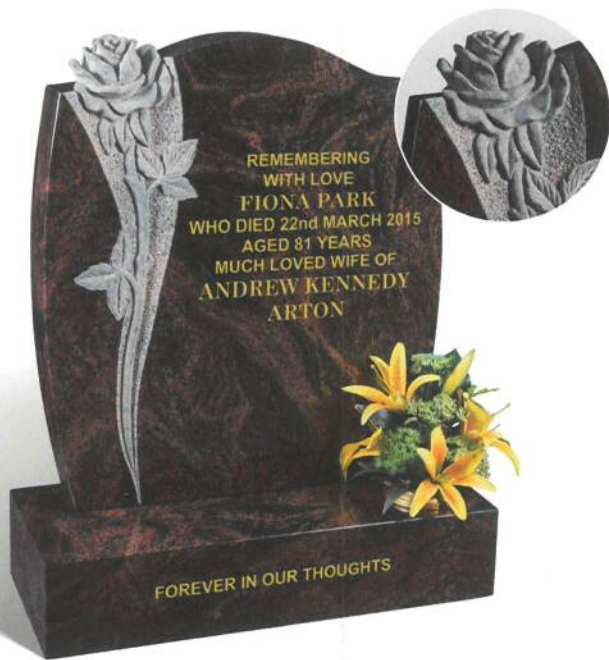

ARTON

AURORA granite lends itself to the hand carving of a rose, meaning true love. The contrasting polished finish to the rest of the barrel shape sided memorial makes it easy to maintain.