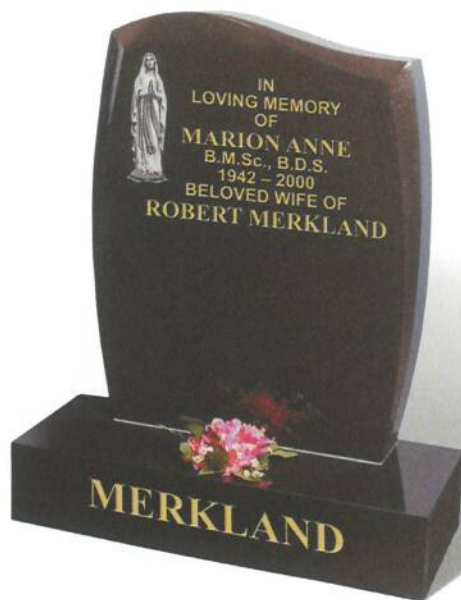

MERKLAND

Illustrated in BLACK granite with an all polished low maintenance finish. This memorial has barrel sides and a special chamfered edge to enhance the shape of the memorial. A choice of laser etched figure ornaments is available.