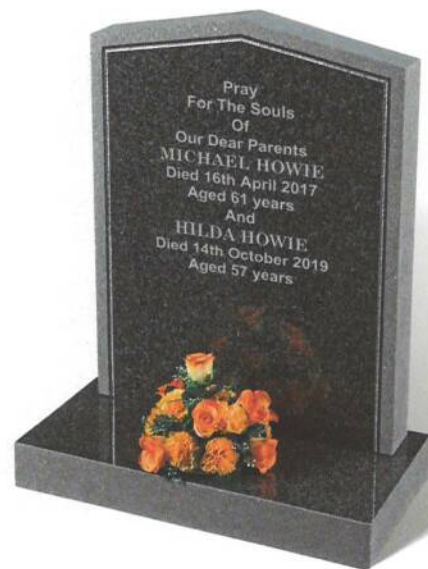

HOWIE

A simple BON ACCORD DARK GREY granite memorial with a cut and painted silver line and sanded (unpolished) margin to frame the inscription. The memorial has a polished face to the headstone and top of base with the remainder sanded (unpolished).