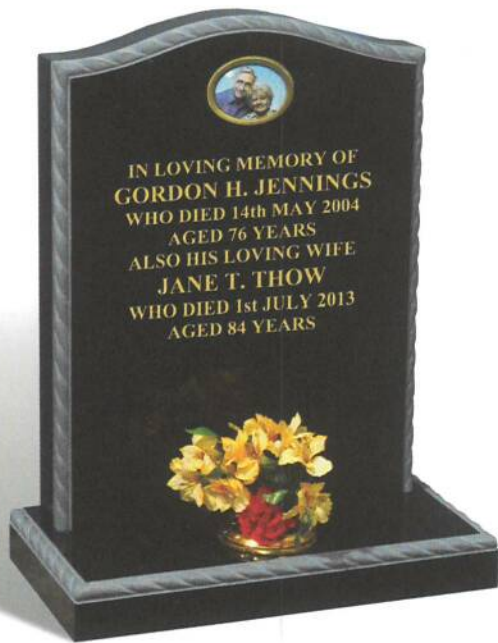

MORGAN

Illustrated in CORNISH GREY granite, this memorial has a rustic margin to add emphasis to the inscription panel. The headstone has a polished face, polished back and rustic edges. The base has a polished top with rustic sides. Shown here with an optional ceramic photo plaque.

RUSHTON

Illustrated in PORTLAND stone, this simple memorial has a carved cross ornament top centre. The headstone and base have complementary rounded corners which combine well with the all rubbed (non-reflective) finish.