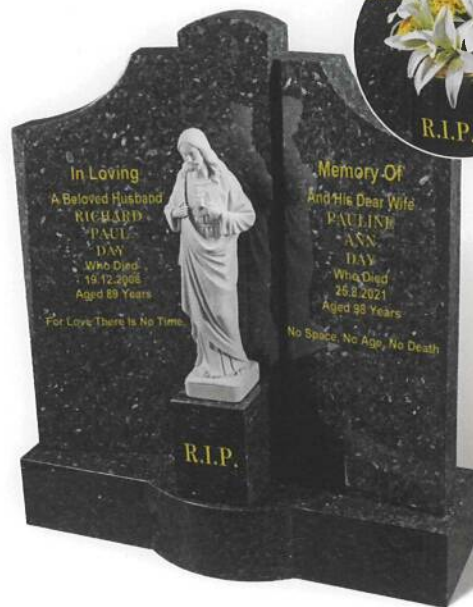

DAY

Illustrated in BLUE PEARL granite, this all polished low maintenance 'Gates of Heaven' style memorial can be supplied with an optional extra bronze or reconstituted marble figure as shown, or with a facility for flowers.