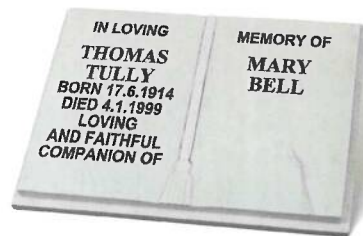

TULLY

An ITALIAN WHITE MARBLE book with fully carved cord and tassel. Supplied to a rubbed (non-reflective) finish.