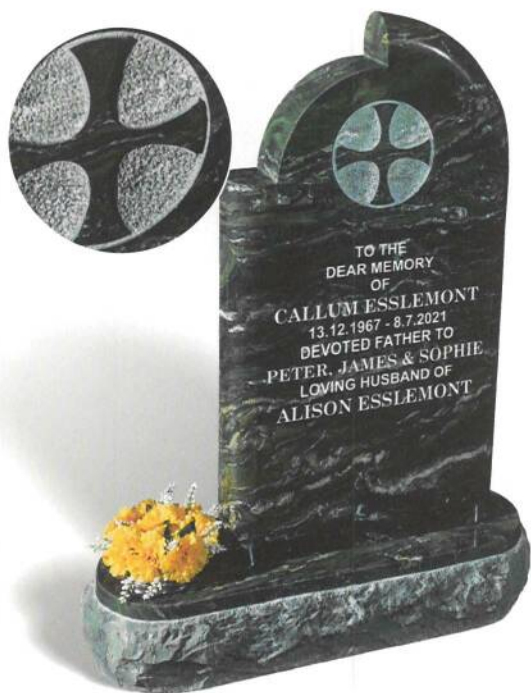

PATEL

Illustrated in SAPPHIRE BLUE granite, this all polished low maintenance memorial has a polished heart shaped lettering panel framed with a gilded line. Polished and gilded lilies at the foot of the heart enhance the lettering area further.

DAWSON

Traditional yet sophisticated with a shape carved and highlighted ornament, this BLACK granite monolith memorial has a smooth but non-reflective finish and is designed to be partially buried below ground.