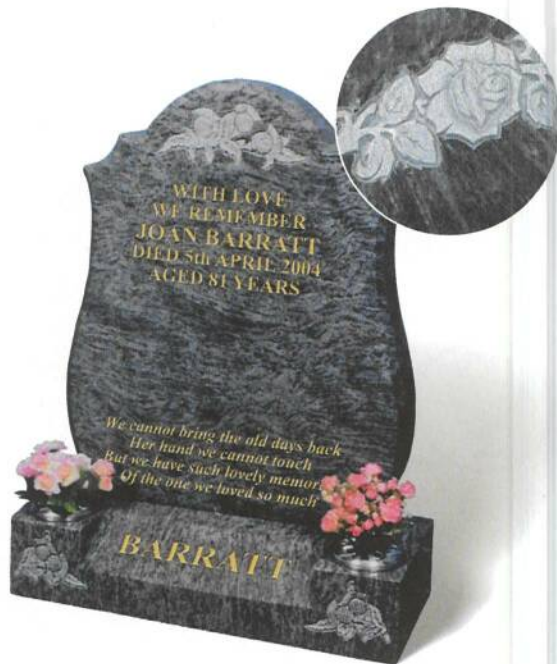

BARRATT

Illustrated in BAHAMA BLUE granite, this shapely all polished low maintenance memorial has polished chamfers and a deeply carved thistle ornament across the top. The base has a splayed front ideally suited for a family name, and two deeply carved thistles to match the headstone. Other flower designs available, (see example rose shown).