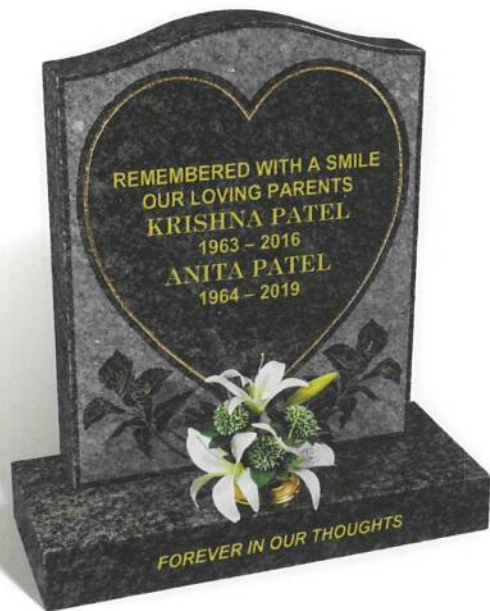

JAMIESON

The three BAHAMA BLUE hearts symbolise love on this artistically shaped all polished, low maintenance BLACK granite memorial. Different granite combinations can be chosen.

CROMBIE

This all polished low maintenance ROSEWOOD RED granite memorial has a gilded corner rose ornament with lined margins forming a frame around the inscription area. It is shown here with an optional KARIN GREY granite plinth, which has an all sanded finish.