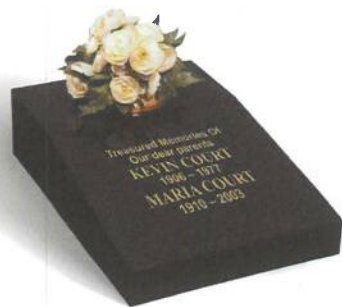

TULLY

An ITALIAN WHITE MARBLE book with fully carved cord and tassel. Supplied to a rubbed (non-reflective) finish.

LAING

Shown in PARADISO granite, this sloping desk style marker with a facility for flowers has an all polished low maintenance finish.

COURT

All polished low maintenance BLACK granite desk style marker memorial with a facility for flowers.

CORBETT

KARIN GREY granite with deeply carved corner roses (symbol of love). Illustrated with a polished face and rustic edges.